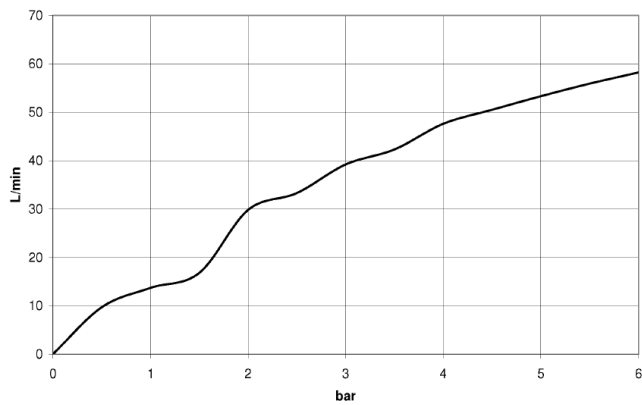

Vacuum breaker -

35 150 970 90

- 3/4" connection

Vacuum breaker -

35 150 970 90

Flow rate chart

Certificates

LGA_18668.

Vacuum breaker -

35 150 970 90

Spare parts list

No.	Item Number	Name	Quantity used	Delivery time
1	04 29 03 051 00 90	insert	1	2
2	09 18 40 116 90	sleeve	1	2