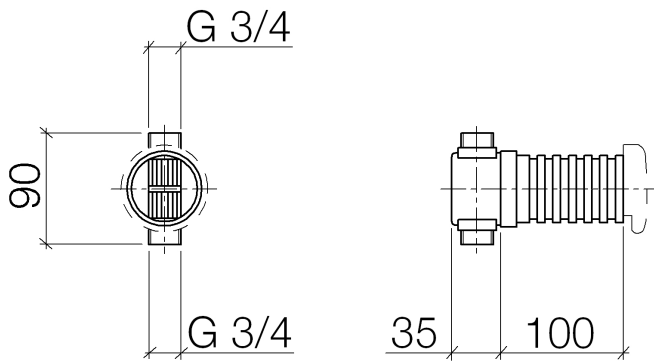

Vacuum breaker -

35 150 970 90

- 3/4" connection

Vacuum breaker -

35 150 970 90

Flow rate chart

Certificates

LGA_18668.

Vacuum breaker -

35 150 970 90

Spare parts list

No.	Item Number	Name	Quantity used	Delivery time
1	04 29 03 051 00 90	insert	1	2
2	09 18 40 116 90	sleeve	1	2